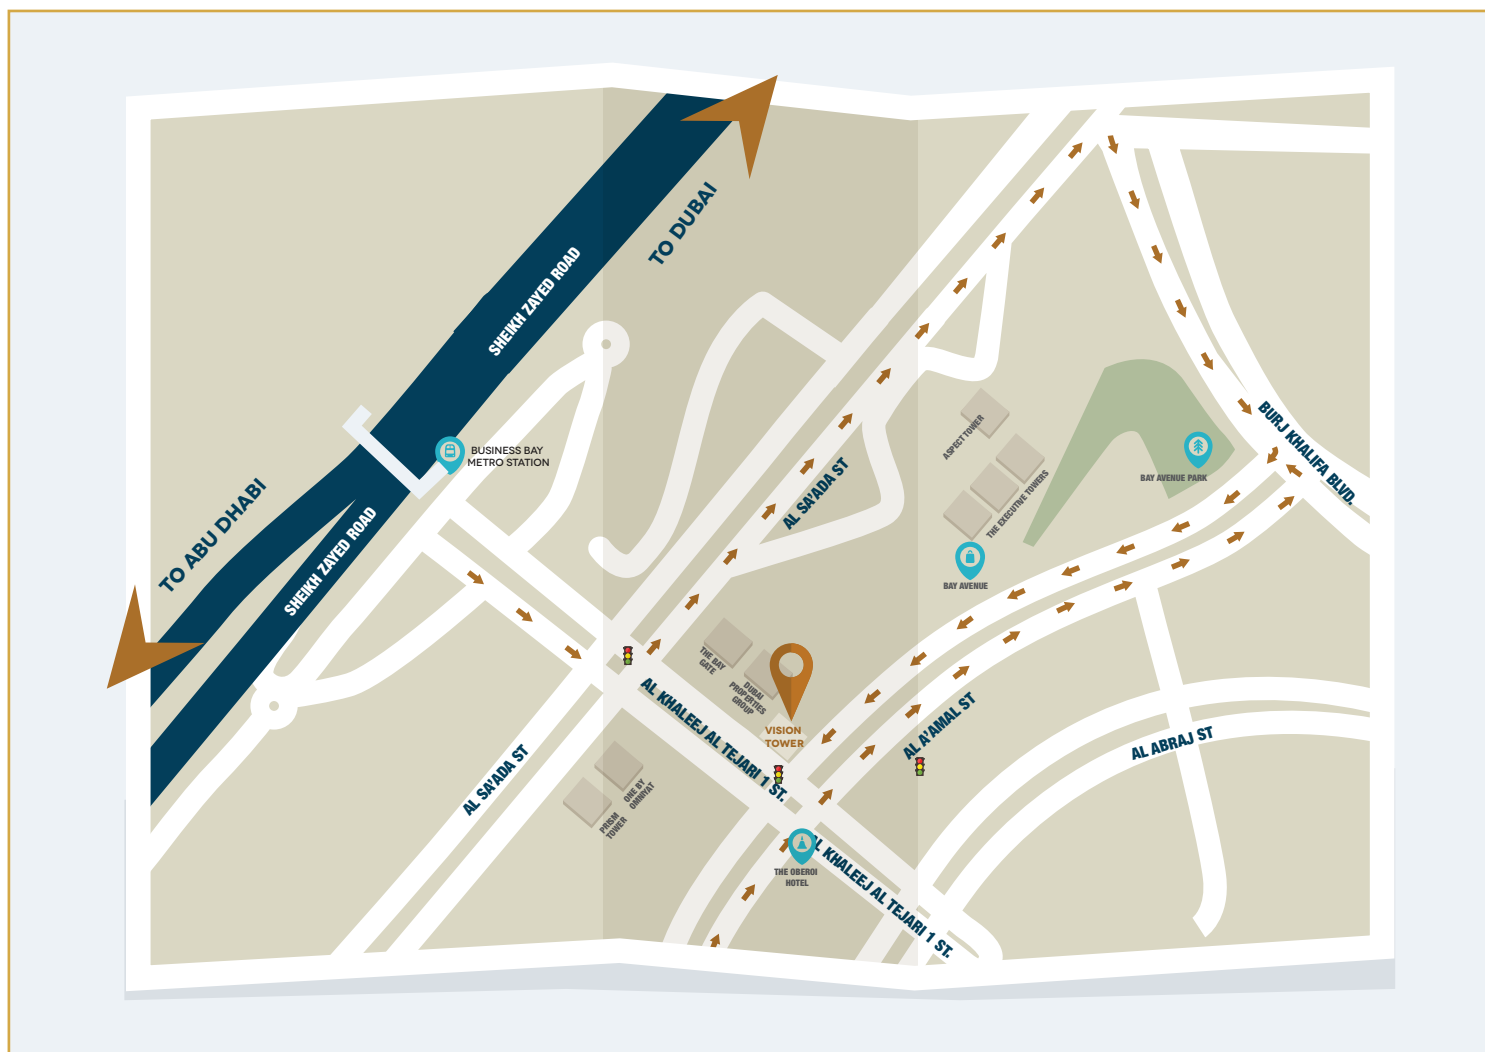

Location Map

GPCA HQ

P.O.Box: 123055, 1601 and 1602, Level 16
Vision Tower, Business Bay, Dubai, United Arab Emirates
Tel : +971 4 451 0666
Fax : +971 4 451 0777

GPCAorg

GulfPetChem

Gulf Petrochemicals and
Chemicals Association